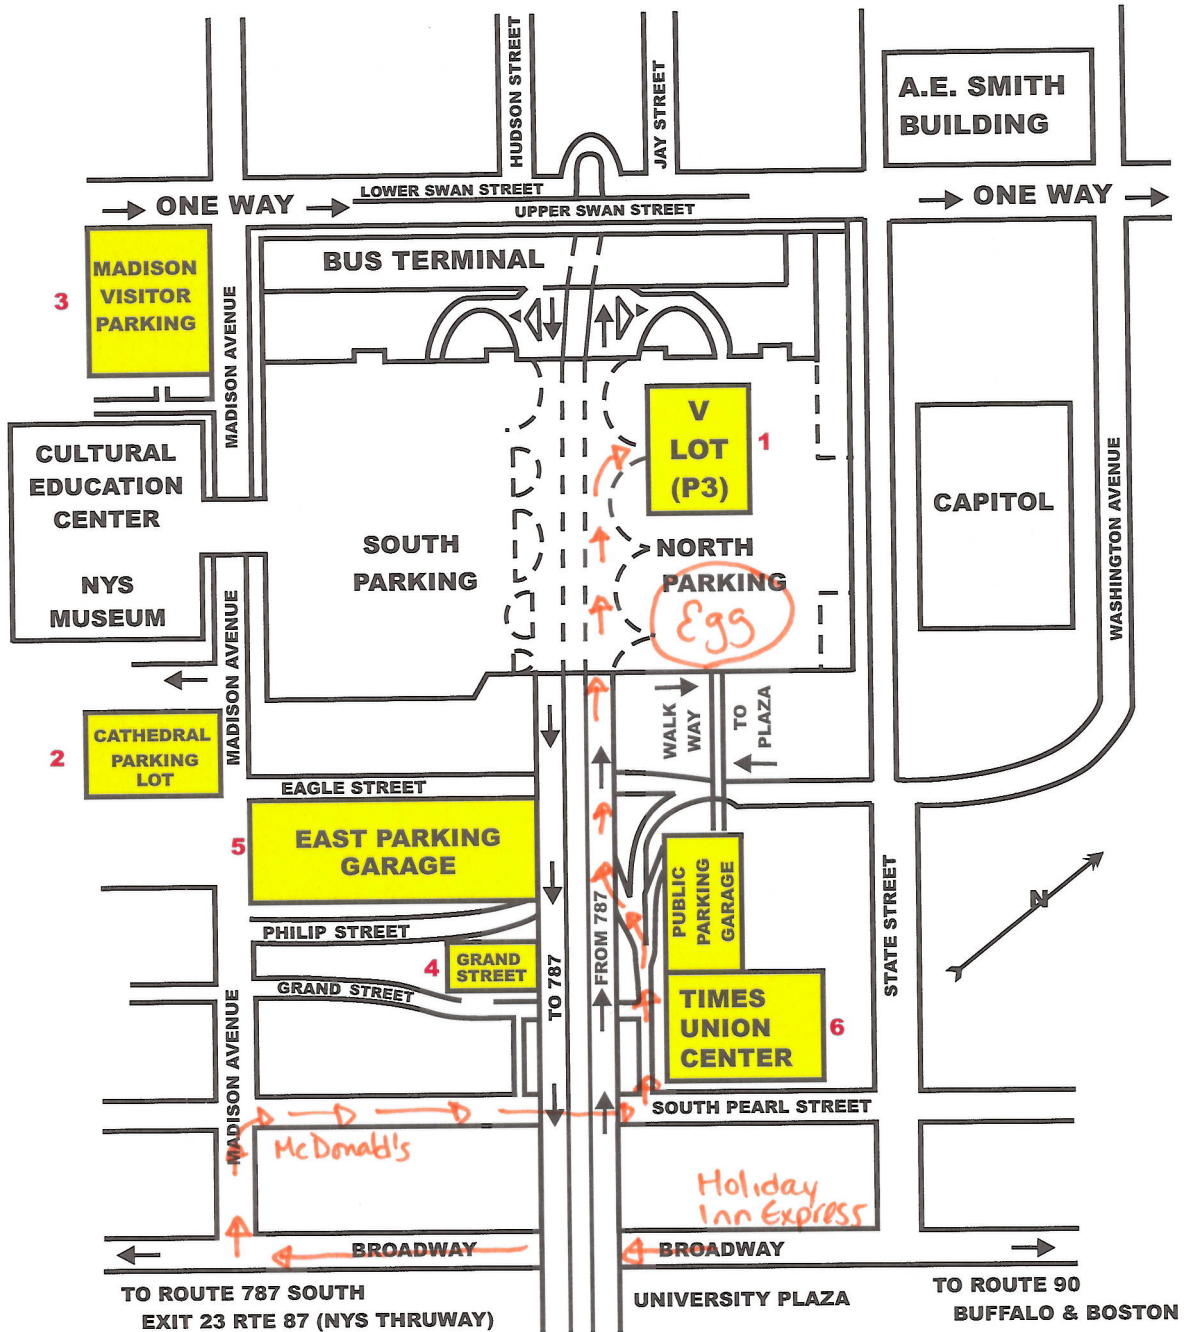

# AVAILABLE VISITOR PARKING EVENINGS AND WEEKENDS

Park here →  
\$5/car.  
May check  
IDs

1. V Lot (P3 North Area) - Empire State Plaza Underground Parking Level 3
2. Cathedral Parking Lot - Madison Avenue east of Cultural Education Center
3. Madison Visitor Lot - Madison Avenue west of Cultural Education Center
4. Grand Street Surface Lot - Grand Street, northeast side of ESP East Parking Garage
5. East Parking Garage - Corner Eagle and Madison, east bound south mall arterial.

### Privately Owned Public Parking Facilities

6. Times Union Center Garage - Access from South Pearl Street ramp to Empire State Plaza

Holiday Inn Express - 300 Broadway St 518-434-4111

From Holiday Inn to Feis (at Empire State Plaza)

- Leaving hotel, turn R onto Broadway
- Turn R onto Madison St
- Bear R onto S. Pearl St (Rt 20E) (McDonald's is on the right)
- Turn L on Market St
- Go straight through 1st set of lights; follow to slight left - "Empire State Plaza" Visitor Parking.
- Park in "V Lot" - 3rd entrance on R in "tunnel"